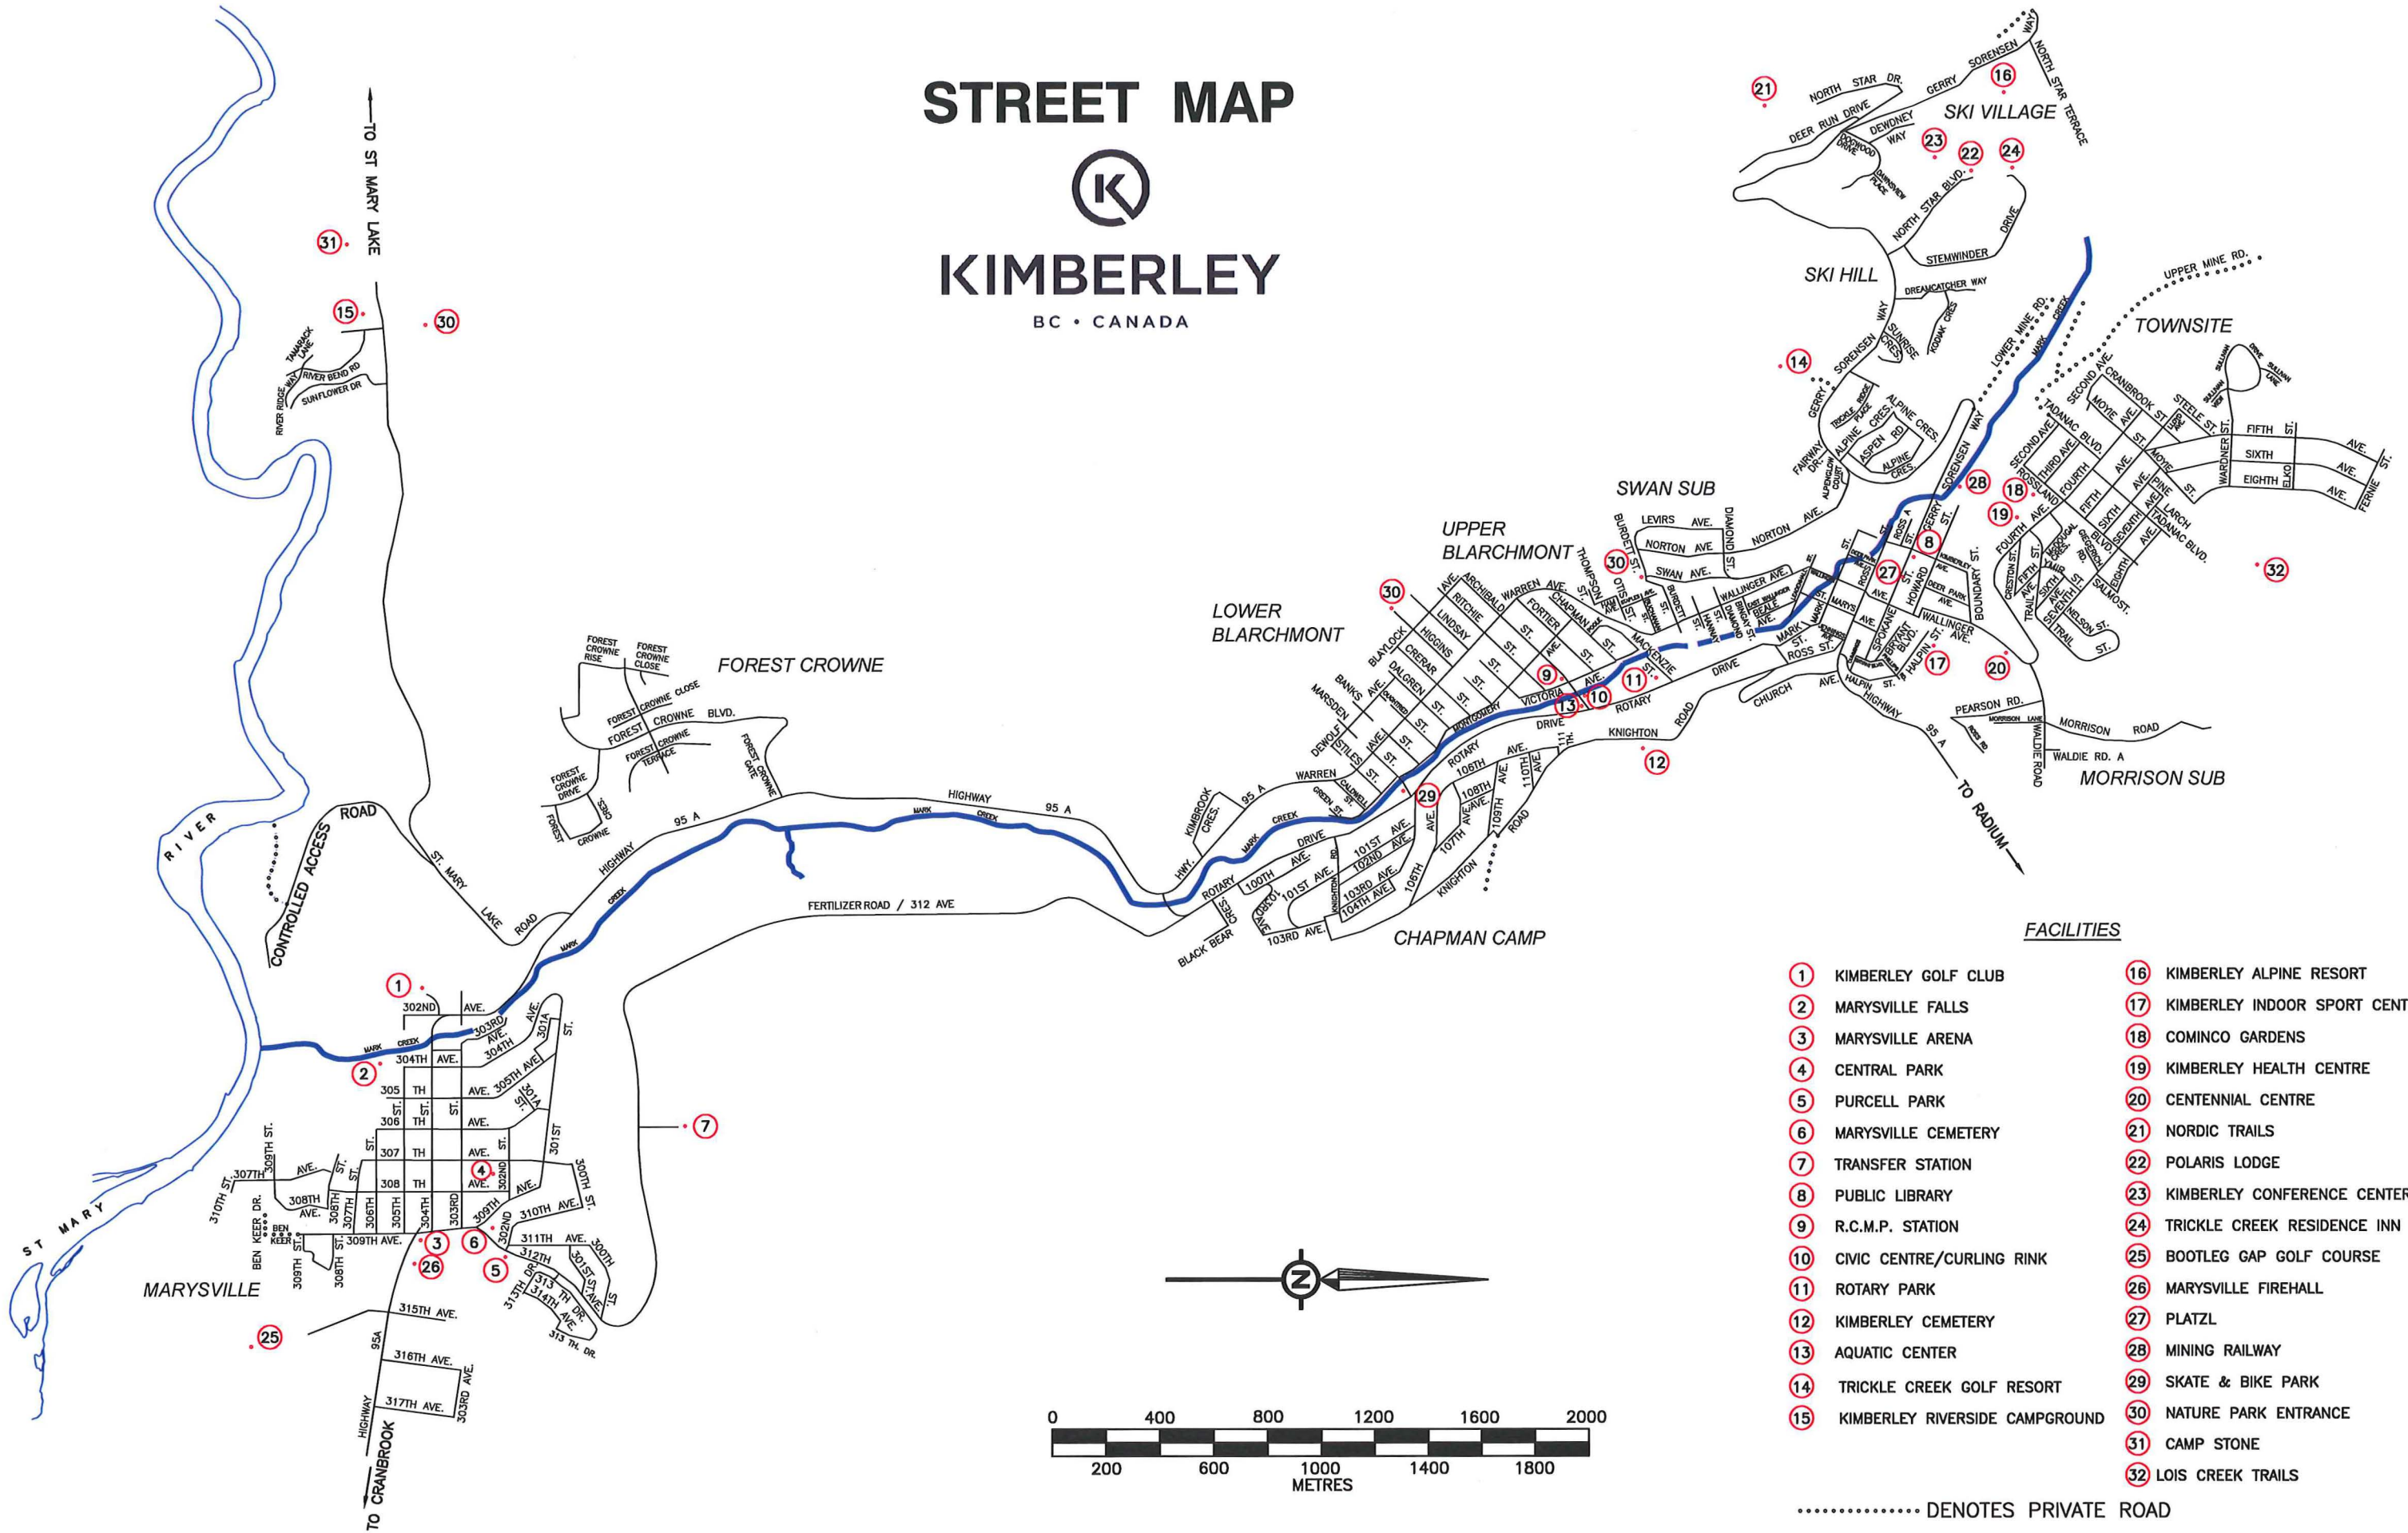

STREET MAP

KIMBERLEY

BC • CANADA

- FACILITIES**
- | | | |
|-----------------------|----------------------------------|-------------------------------|
| ① KIMBERLEY GOLF CLUB | ⑩ CIVIC CENTRE/CURLING RINK | ⑲ KIMBERLEY HEALTH CENTRE |
| ② MARYSVILLE FALLS | ⑪ ROTARY PARK | ⑳ CENTENNIAL CENTRE |
| ③ MARYSVILLE ARENA | ⑫ KIMBERLEY CEMETERY | ㉑ NORDIC TRAILS |
| ④ CENTRAL PARK | ⑬ AQUATIC CENTER | ㉒ POLARIS LODGE |
| ⑤ PURCELL PARK | ⑭ TRICKLE CREEK GOLF RESORT | ㉓ KIMBERLEY CONFERENCE CENTER |
| ⑥ MARYSVILLE CEMETERY | ⑮ KIMBERLEY RIVERSIDE CAMPGROUND | ㉔ TRICKLE CREEK RESIDENCE INN |
| ⑦ TRANSFER STATION | | ㉕ BOOTLEG GAP GOLF COURSE |
| ⑧ PUBLIC LIBRARY | | ㉖ MARYSVILLE FIREHALL |
| ⑨ R.C.M.P. STATION | | ㉗ PLATZL |
| | | ㉘ MINING RAILWAY |
| | | ㉙ SKATE & BIKE PARK |
| | | ㉚ NATURE PARK ENTRANCE |
| | | ㉛ CAMP STONE |
| | | ㉜ LOIS CREEK TRAILS |

..... DENOTES PRIVATE ROAD